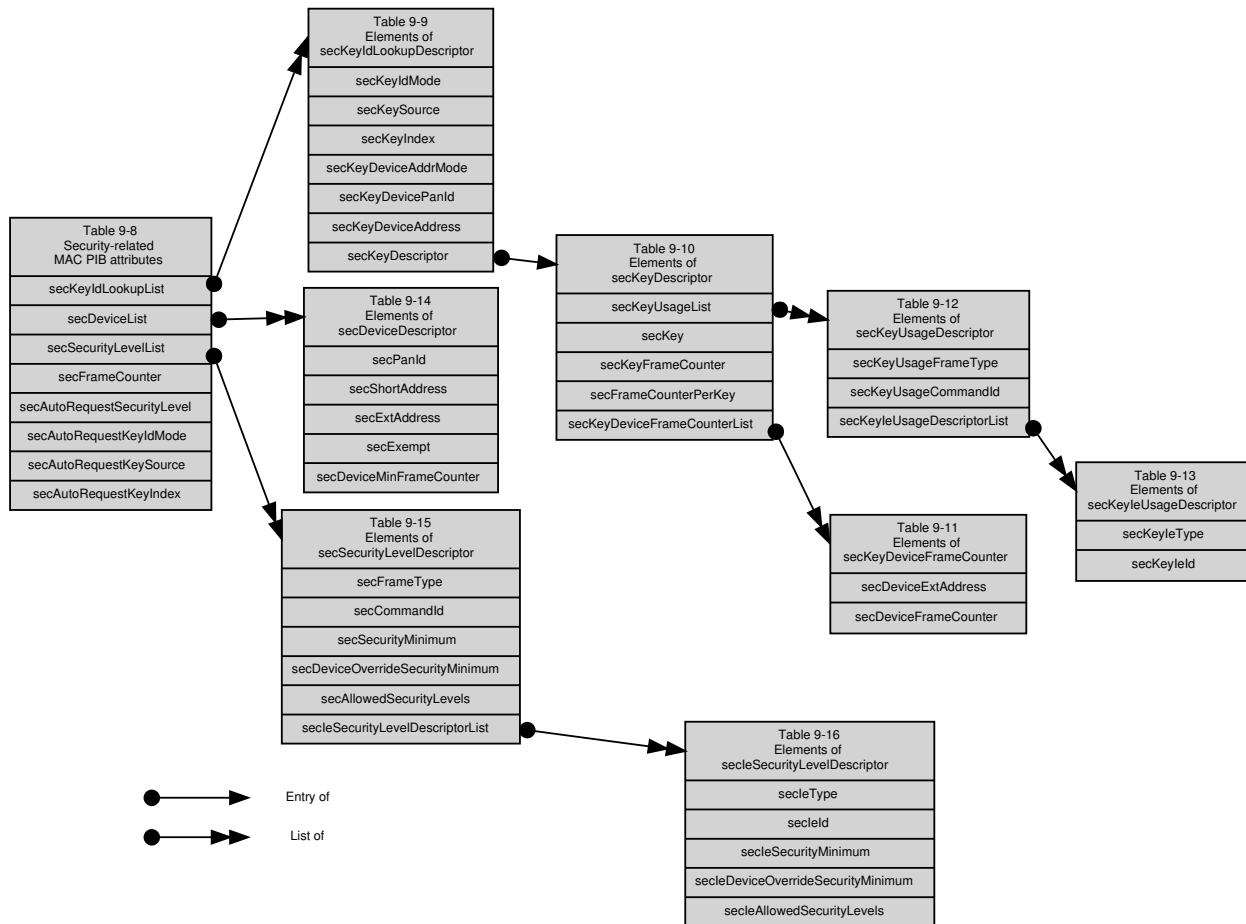

---

**IEEE P802.15**  
**Wireless Personal Area Networks**

---

Project	IEEE P802.15 Working Group for Wireless Personal Area Networks (WPANs)		
Title	<b>Security Section Pictures</b>		
Date Submitted	30 January, 2015		
Source	Tero Kivinen INSIDE Secure Eerikinkatu 28 FI-00180 Helsinki Finland	Voice: Fax: E-mail:	+358 20 500 7800 +358 20 500 7801 kivinen@iki.fi
Re:	Security section pictures		
Abstract	Pictures relating to the security section. These are not normative, but might help understanding security section.		
Purpose	Security Section pictures		
Notice	This document has been prepared to assist the IEEE P802.15. It is offered as a basis for discussion and is not binding on the contributing individual(s) or organization(s). The material in this document is subject to change in form and content after further study. The contributor(s) reserve(s) the right to add, amend or withdraw material contained herein.		
Release	The contributor acknowledges and accepts that this contribution becomes the property of IEEE and may be made publicly available by P802.15.		

## Security PIB

This pictures describes security PIB tables (table 9-8 – 9-16) in graphical format.

**Outgoing frame security procedure**

### Incoming frame security procedure

**Incoming frame security procedure for security level zero frames**