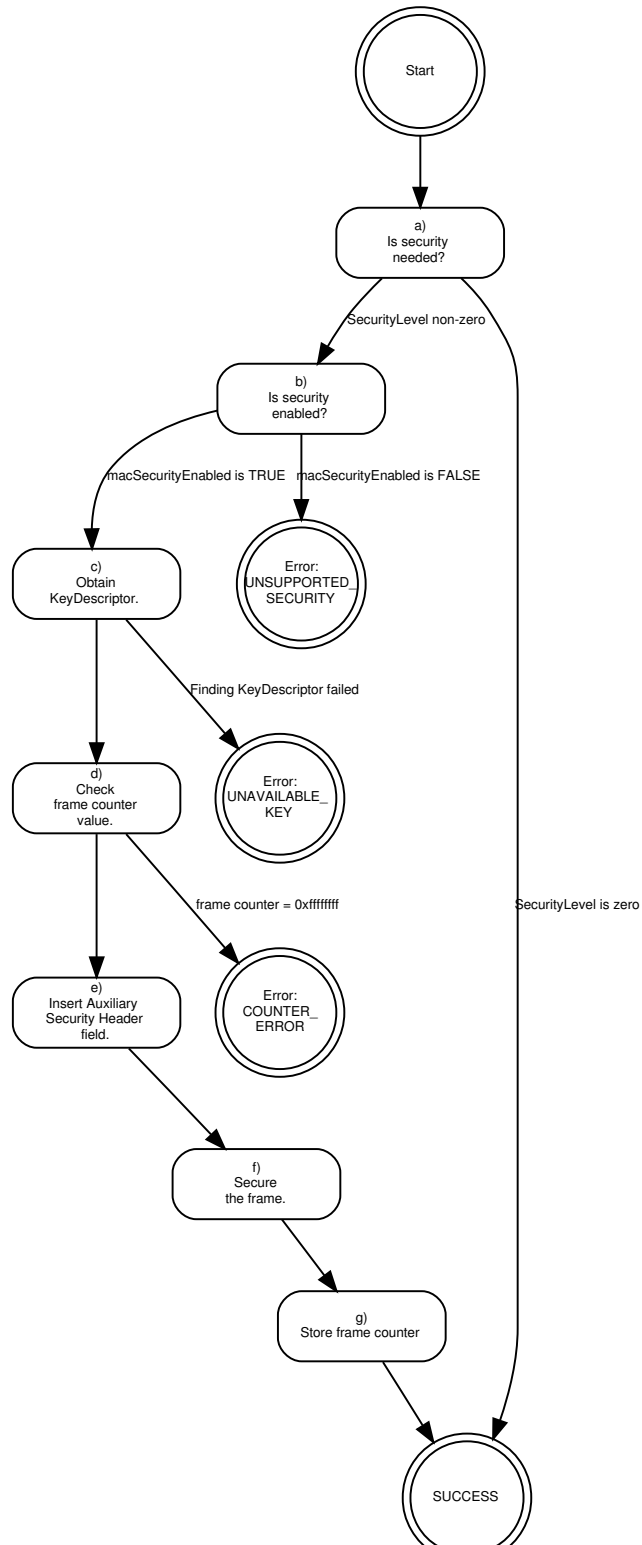

---

**IEEE P802.15**  
**Wireless Personal Area Networks**

---

Project	IEEE P802.15 Working Group for Wireless Personal Area Networks (WPANs)		
Title	<b>Security Section Pictures</b>		
Date Submitted	30 January, 2015		
Source	Tero Kivinen INSIDE Secure Eerikinkatu 28 FI-00180 Helsinki Finland	Voice: Fax: E-mail:	+358 20 500 7800 +358 20 500 7801 kivinen@iki.fi
Re:	Security section pictures		
Abstract	Pictures relating to the security section. These are not normative, but might help understanding security section.		
Purpose	Security Section pictures		
Notice	This document has been prepared to assist the IEEE P802.15. It is offered as a basis for discussion and is not binding on the contributing individual(s) or organization(s). The material in this document is subject to change in form and content after further study. The contributor(s) reserve(s) the right to add, amend or withdraw material contained herein.		
Release	The contributor acknowledges and accepts that this contribution becomes the property of IEEE and may be made publicly available by P802.15.		

## Security PIB

This pictures describes security PIB tables (table 9-8 – 9-16) in graphical format.

**Outgoing frame security procedure**

### Incoming frame security procedure

**Incoming frame security procedure for security level zero frames**