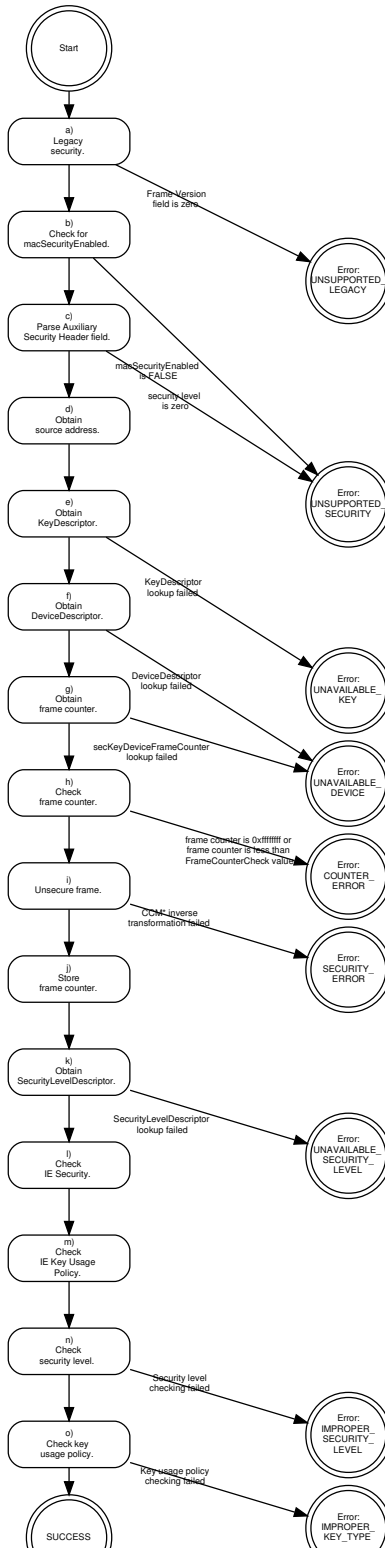

---

**IEEE P802.15**  
**Wireless Personal Area Networks**

---

Project	IEEE P802.15 Working Group for Wireless Personal Area Networks (WPANs)		
Title	<b>Security Section Pictures</b>		
Date Submitted	30 January, 2015		
Source	Tero Kivinen INSIDE Secure Eerikinkatu 28 FI-00180 Helsinki Finland	Voice: Fax: E-mail:	+358 20 500 7800 +358 20 500 7801 kivinen@iki.fi
Re:	Security section pictures		
Abstract	Pictures relating to the security section. These are not normative, but might help understanding security section.		
Purpose	Security Section pictures		
Notice	This document has been prepared to assist the IEEE P802.15. It is offered as a basis for discussion and is not binding on the contributing individual(s) or organization(s). The material in this document is subject to change in form and content after further study. The contributor(s) reserve(s) the right to add, amend or withdraw material contained herein.		
Release	The contributor acknowledges and accepts that this contribution becomes the property of IEEE and may be made publicly available by P802.15.		

## Security PIB

This pictures describes security PIB tables (table 9-8 – 9-16) in graphical format.

**Outgoing frame security procedure**

### Incoming frame security procedure

**Incoming frame security procedure for security level zero frames**