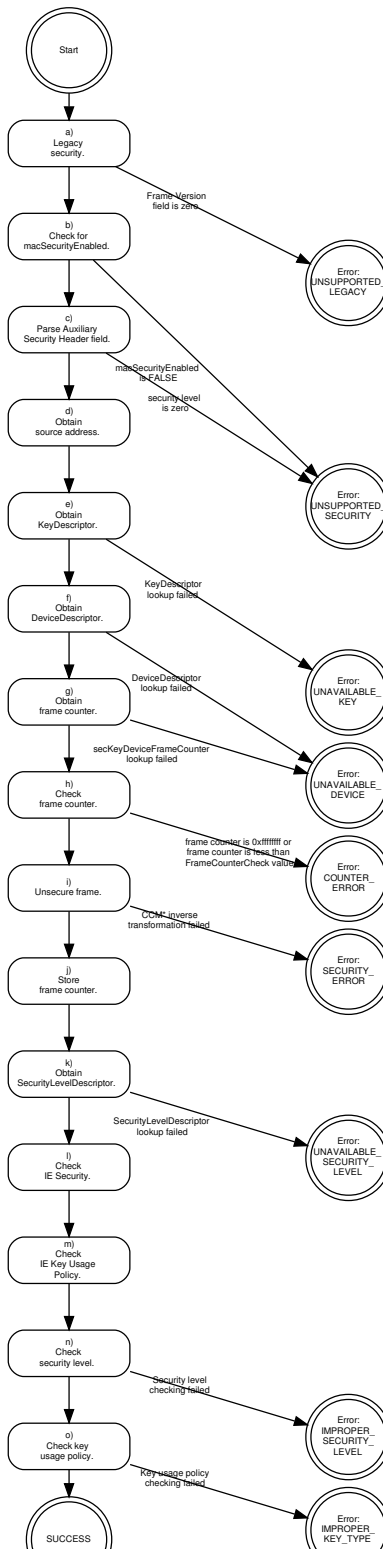

---

**IEEE P802.15**  
**Wireless Personal Area Networks**

---

Project	IEEE P802.15 Working Group for Wireless Personal Area Networks (WPANs)		
Title	<b>Security Section Pictures</b>		
Date Submitted	30 January, 2015		
Source	Tero Kivinen INSIDE Secure Eerikinkatu 28 FI-00180 Helsinki Finland	Voice: Fax: E-mail:	+358 20 500 7800 +358 20 500 7801 kivinen@iki.fi
Re:	Security section pictures		
Abstract	Pictures relating to the security section. These are not normative, but might help understanding security section.		
Purpose	Security Section pictures		
Notice	This document has been prepared to assist the IEEE P802.15. It is offered as a basis for discussion and is not binding on the contributing individual(s) or organization(s). The material in this document is subject to change in form and content after further study. The contributor(s) reserve(s) the right to add, amend or withdraw material contained herein.		
Release	The contributor acknowledges and accepts that this contribution becomes the property of IEEE and may be made publicly available by P802.15.		

## Security PIB

This pictures describes security PIB tables (table 154-162) in graphical format.

**Outgoing frame security procedure**

### Incoming frame security procedure

Incoming frame security procedure for security level zero frames