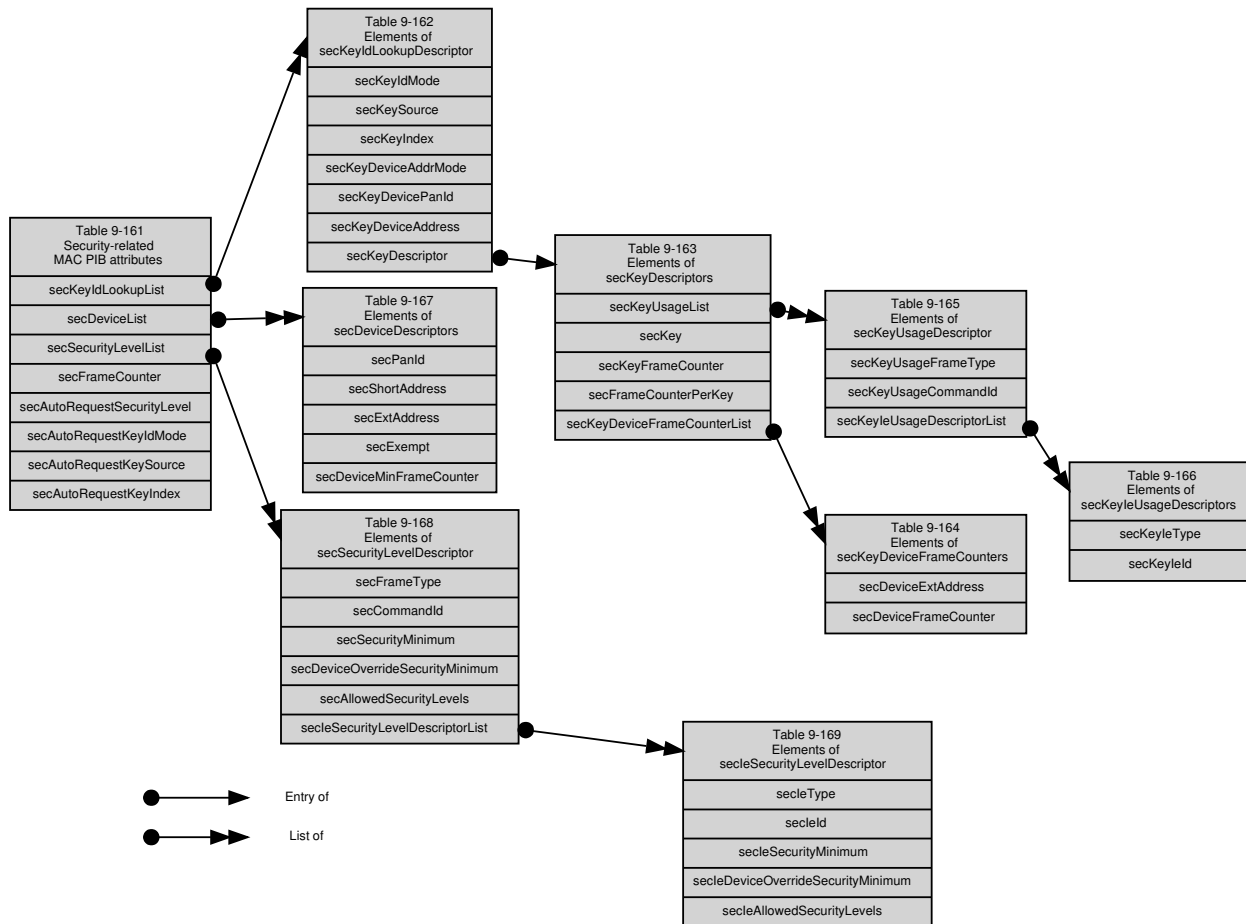

---

**IEEE P802.15**  
**Wireless Personal Area Networks**

---

Project	IEEE P802.15 Working Group for Wireless Personal Area Networks (WPANs)		
Title	<b>Security Section Pictures</b>		
Date Submitted	30 January, 2015		
Source	Tero Kivinen INSIDE Secure Eerikinkatu 28 FI-00180 Helsinki Finland	Voice: Fax: E-mail:	+358 20 500 7800 +358 20 500 7801 kivinen@iki.fi
Re:	Security section pictures		
Abstract	Pictures relating to the security section. These are not normative, but might help understanding security section.		
Purpose	Security Section pictures		
Notice	This document has been prepared to assist the IEEE P802.15. It is offered as a basis for discussion and is not binding on the contributing individual(s) or organization(s). The material in this document is subject to change in form and content after further study. The contributor(s) reserve(s) the right to add, amend or withdraw material contained herein.		
Release	The contributor acknowledges and accepts that this contribution becomes the property of IEEE and may be made publicly available by P802.15.		

## Security PIB

This pictures describes security PIB tables (table 154-162) in graphical format.

**Outgoing frame security procedure**

### Incoming frame security procedure

Incoming frame security procedure for security level zero frames