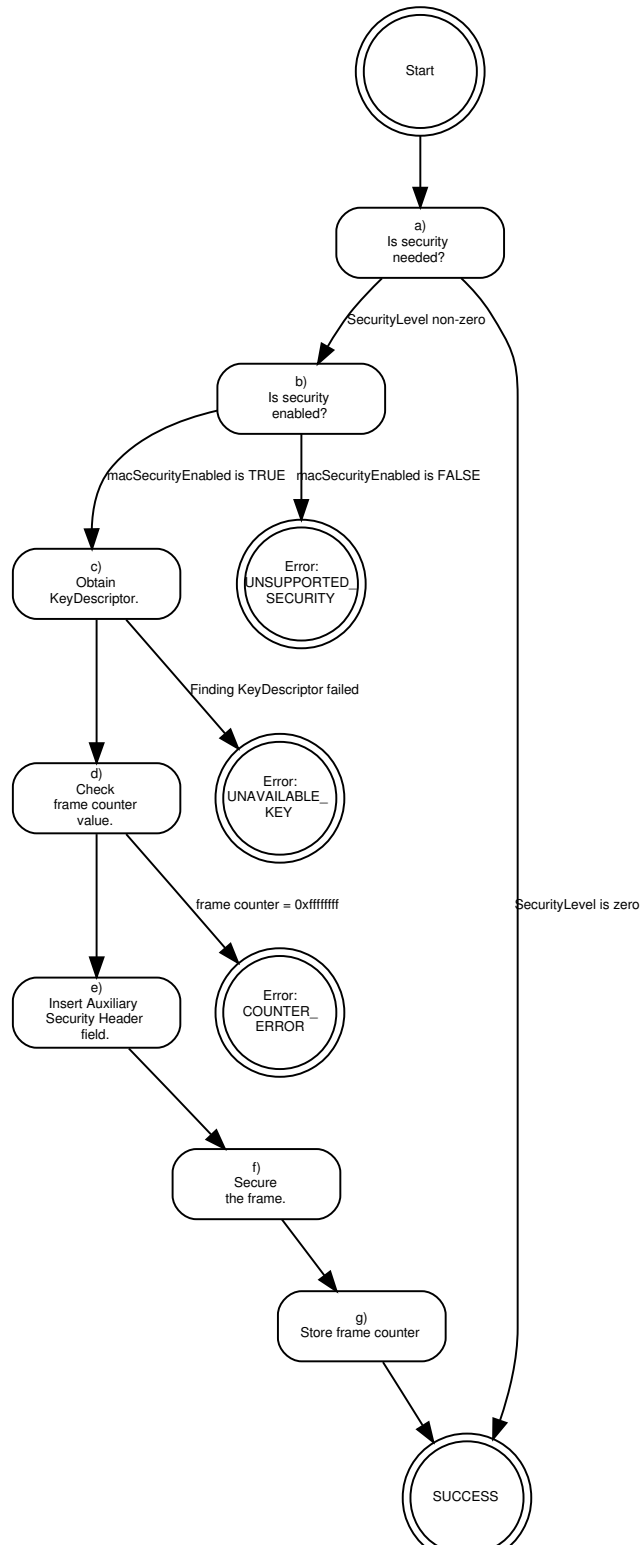

---

**IEEE P802.15**  
**Wireless Personal Area Networks**

---

Project	IEEE P802.15 Working Group for Wireless Personal Area Networks (WPANs)		
Title	<b>Security Section Pictures</b>		
Date Submitted	30 January, 2015		
Source	Tero Kivinen INSIDE Secure Eerikinkatu 28 FI-00180 Helsinki Finland	Voice: Fax: E-mail:	+358 20 500 7800 +358 20 500 7801 kivinen@iki.fi
Re:	Security section pictures		
Abstract	Pictures relating to the security section. These are not normative, but might help understanding security section.		
Purpose	Security Section pictures		
Notice	This document has been prepared to assist the IEEE P802.15. It is offered as a basis for discussion and is not binding on the contributing individual(s) or organization(s). The material in this document is subject to change in form and content after further study. The contributor(s) reserve(s) the right to add, amend or withdraw material contained herein.		
Release	The contributor acknowledges and accepts that this contribution becomes the property of IEEE and may be made publicly available by P802.15.		

## Security PIB

This pictures describes security PIB tables (table 154-162) in graphical format.

**Outgoing frame security procedure**