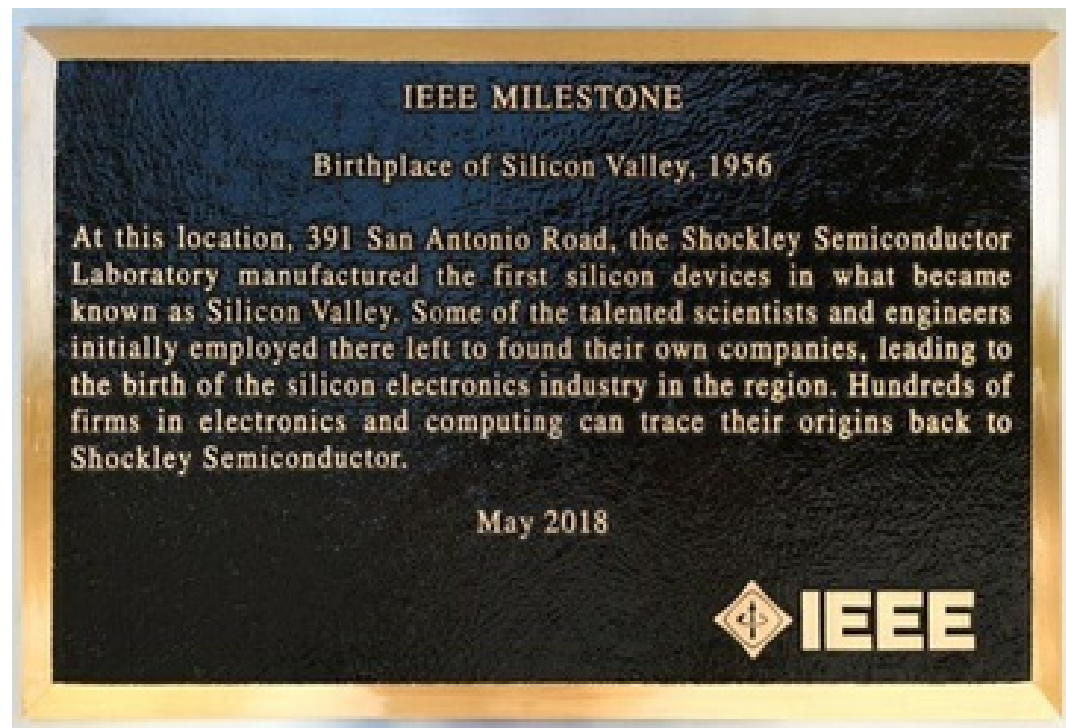

GraCaSI

**IEEE 802 LAN/MAN
STANDARDS COMMITTEE
Milestone Project**

Friday, Nov. 17, 2023
Status Report

Geoff Thompson
GraCaSI S.A.

<filename>

GraCaSI

**IEEE 802 LAN/MAN
STANDARDS COMMITTEE**
Milestone Project

Friday, Nov. 17, 2023
Status Report

Geoff Thompson
GraCaSI S.A.
<filename>

What is a MILESTONE?

GraCaSI

- Commemoration of a historic event in the history of engineering.
- A bronze plaque placed at the site of the event.
- Example:

<filename>

Approved Plaque Text:

GraCaSI

SEE NEXT SLIDE

<filename>

IEEE Milestone

Origin of the IEEE 802 Family of Networking Standards, 1980-1999

The necessity to standardize computer Local Area Networks (LANs) resulted in the IEEE Computer Society sponsoring LAN Standard Project 802 in 1980. Four 802 Working Groups formed by 1999 proved particularly successful and transformative: IEEE 802.1 (Bridging), IEEE 802.3 (Ethernet), IEEE 802.11 (Wi-Fi®), and IEEE 802.15 (Wireless Personal Area Networks). IEEE 802 standards defined ever-expanding networking speeds and features, thus enabling the seamless interconnection of computing devices worldwide.